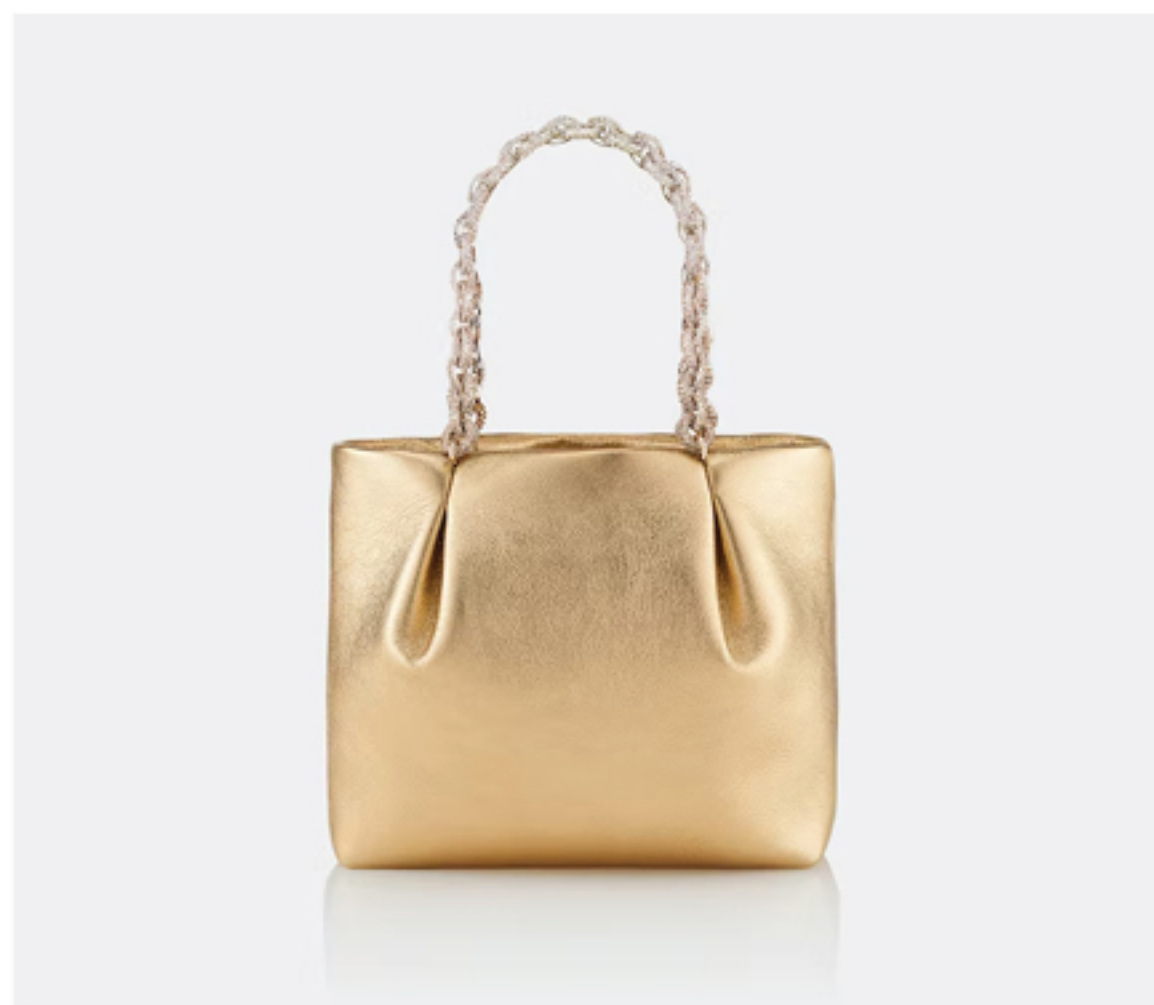

ejfashion
private shoppers

AQUAZZURA

BOLSAS ICÔNICAS

DOWNTOWN 24/7

DOWNTOWN 24/7

clique & compre

TWIST CLUTCH

TWIST CLUTCH

SOHO

SOHO

LOVE LINK

LOVE LINK

clique & compre

GALLACTIC CRYSTAL

GALLACTIC CRYSTAL

GALLACTIC CRYSTAL